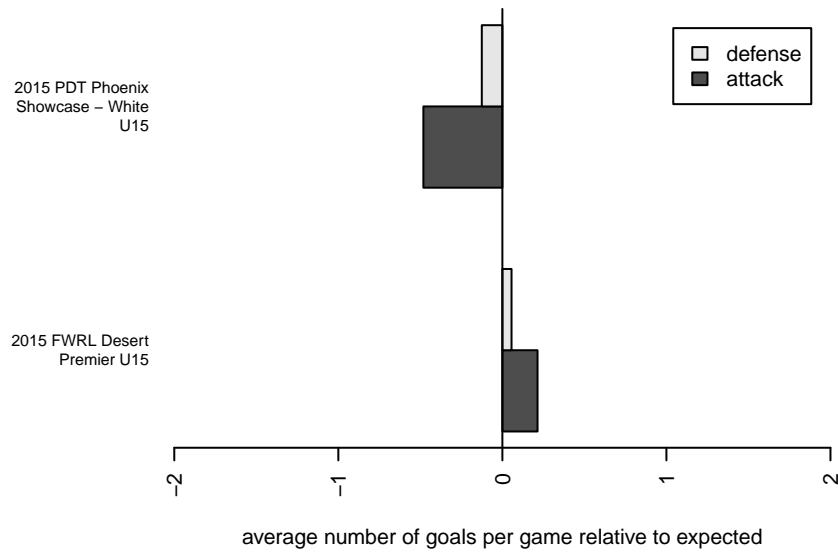

Venues played:  
2015 FWRL Desert Premier U15  
2015 PDT Phoenix Showcase – White U15

**attack and defense variance (black dot)  
relative to other teams  
and top 10 in region**

**attack and defense rating  
relative to others at age  
and all opponents in last 13 months**

**attack and defense rating  
relative to others at age  
and all opponents in last 13 months**

**Performance relative to 13 month average**

**Performance relative to 13 month average**

Distribution of opponents  
 Red = Lose zone, Blue = Win zone, Green = Even  
 Black line separates win/lose zones