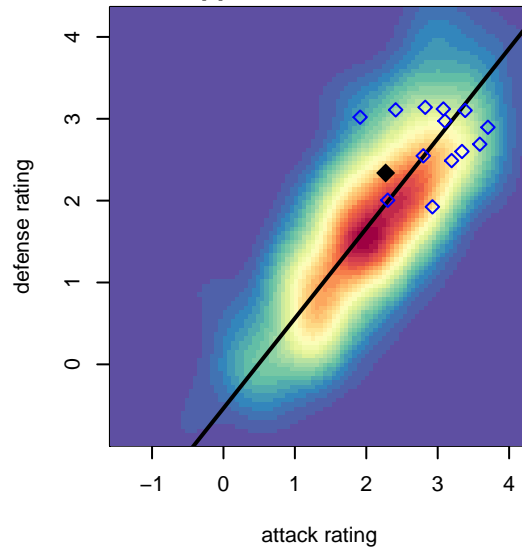

# La Roca Futbol Club 01 Premier B00

La Roca Futbol Club  
Layton, UT  
B00 total strength=1465  
attack=9.69 defense=10.36  
notes= DC

alt names used:  
LA ROCA FC LA ROCA PREMIER DC  
LA ROCA FC LA ROCA PREMIER DC (UT)  
LA ROCA FC LA ROCA PREMIER DC (UT)

Venues played:  
2015 FWRL Desert Premier U15  
2015 PDT Phoenix Showcase – White U15

**attack and defense variance (black dot)  
relative to other teams  
and top 10 in region**

**attack and defense rating  
relative to others at age  
and all opponents in last 13 months**

**attack and defense rating  
relative to others at age  
and all opponents in last 13 months**

**Performance relative to 13 month average**

**Performance relative to 13 month average**

Distribution of opponents  
 Red = Lose zone, Blue = Win zone, Green = Even  
 Black line separates win/lose zones