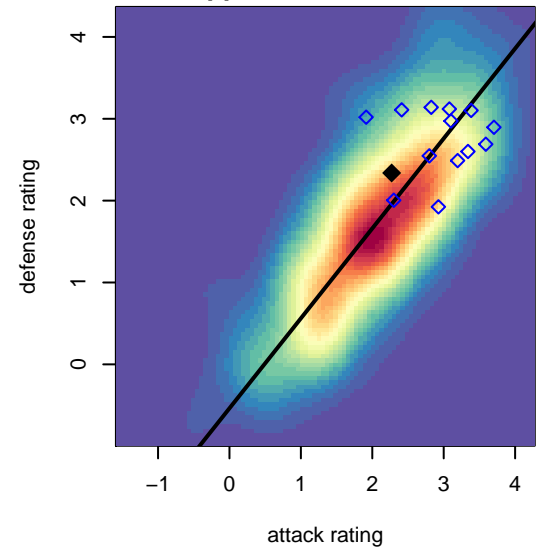

Venues played:  
2015 FWRL Desert Premier U15  
2015 PDT Phoenix Showcase – White U15

**attack and defense variance (black dot)  
relative to other teams  
and top 10 in region**

**attack and defense rating  
relative to others at age  
and all opponents in last 13 months**

**attack and defense rating  
relative to others at age  
and all opponents in last 13 months**

**Performance relative to 13 month average**

**Performance relative to 13 month average**

Distribution of opponents  
 Red = Lose zone, Blue = Win zone, Green = Even  
 Black line separates win/lose zones