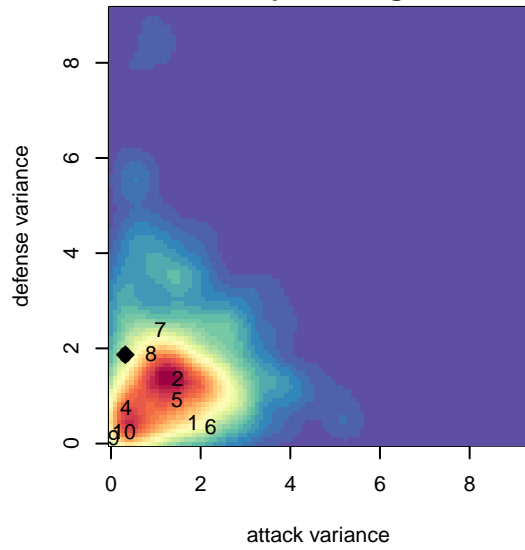

# La Roca Futbol Club 01 Premier B00

La Roca Futbol Club  
Layton, UT  
B00 total strength=1465  
attack=9.69 defense=10.36  
notes= DC

alt names used:  
LA ROCA FC LA ROCA PREMIER DC  
LA ROCA FC LA ROCA PREMIER DC (UT)  
LA ROCA FC LA ROCA PREMIER DC (UT)

Venues played:  
2015 FWRL Desert Premier U15  
2015 PDT Phoenix Showcase – White U15

**attack and defense variance (black dot)  
relative to other teams  
and top 10 in region**

**attack and defense rating  
relative to others at age  
and all opponents in last 13 months**

**attack and defense rating  
relative to others at age  
and all opponents in last 13 months**

**Performance relative to 13 month average**

**Performance relative to 13 month average**

Distribution of opponents  
 Red = Lose zone, Blue = Win zone, Green = Even  
 Black line separates win/lose zones