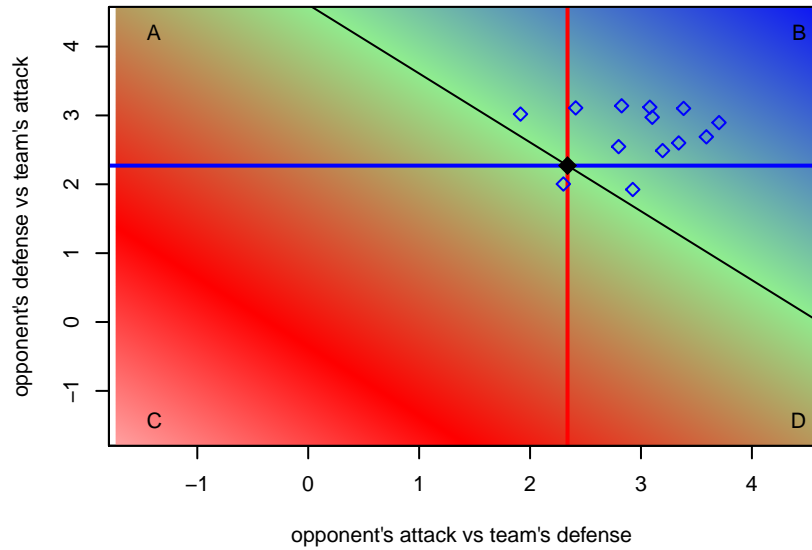

**attack and defense rating  
relative to others at age  
and all opponents in last 13 months**

**Performance relative to 13 month average**

**Performance relative to 13 month average**

Distribution of opponents  
 Red = Lose zone, Blue = Win zone, Green = Even  
 Black line separates win/lose zones