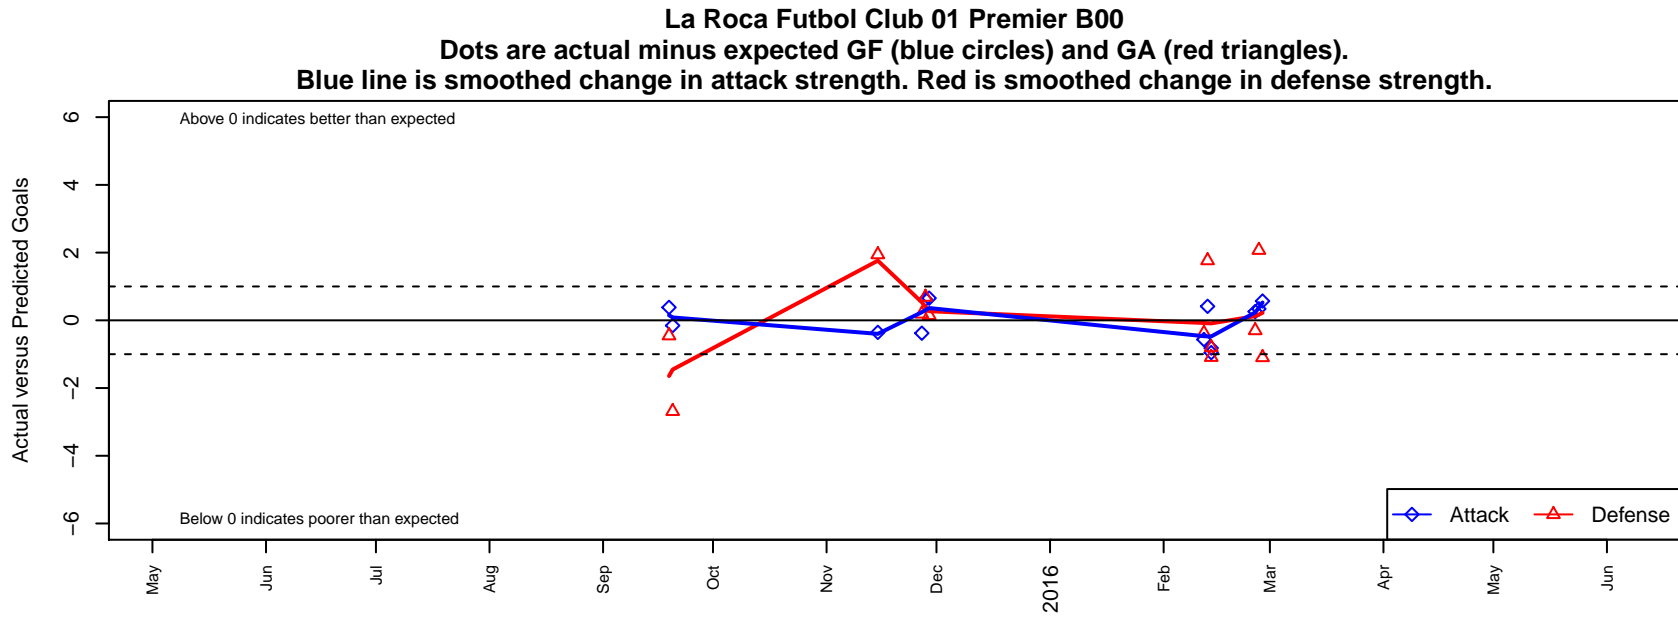

# La Roca Futbol Club 01 Premier B00

La Roca Futbol Club  
Layton, UT  
B00 total strength=1465  
attack=9.69 defense=10.36  
notes= DC

alt names used:  
LA ROCA FC LA ROCA PREMIER DC  
LA ROCA FC LA ROCA PREMIER DC (UT)  
LA ROCA FC LA ROCA PREMIER DC (UT)

Venues played:  
2015 FWRL Desert Premier U15  
2015 PDT Phoenix Showcase – White U15

**attack and defense variance (black dot)  
relative to other teams  
and top 10 in region**

**attack and defense rating  
relative to others at age  
and all opponents in last 13 months**

**attack and defense rating  
relative to others at age  
and all opponents in last 13 months**

**Performance relative to 13 month average**

**Performance relative to 13 month average**

Distribution of opponents  
 Red = Lose zone, Blue = Win zone, Green = Even  
 Black line separates win/lose zones